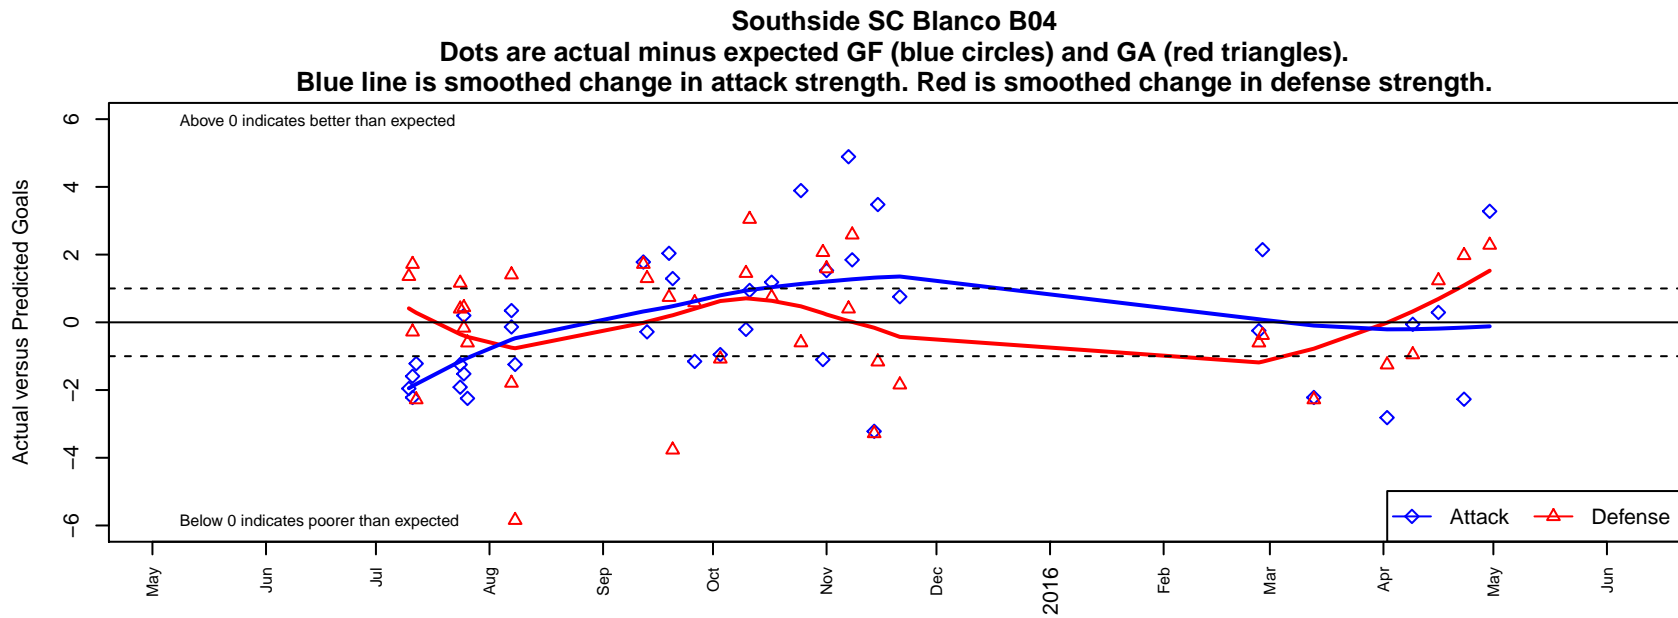

## Southside SC Blanco B04

Southside SC  
 Tigard, OR  
 B04 total strength=221  
 attack=0.24 defense=0.07  
 fall league = PTT B04 Div 2 Green  
 spr league = Spr OYS B04 Div 2 Green

alt names used:  
 Southside Soccer Club B04 Blanco  
 SOUTHSIDE SOCCER CLUB B04 BLANCO (C  
 SSC 04 Blanco- BU11  
 SOUTHSIDESOUTHSIDE SOCCER CLUB B0  
 SSC 04 Blanco- BU11  
 SSC 04 Blanco- BU11

**attack and defense variance (black dot)  
relative to other teams  
and top 10 in region**

**attack and defense rating  
relative to others at age  
and all opponents in last 13 months**

**Performance relative to 13 month average**