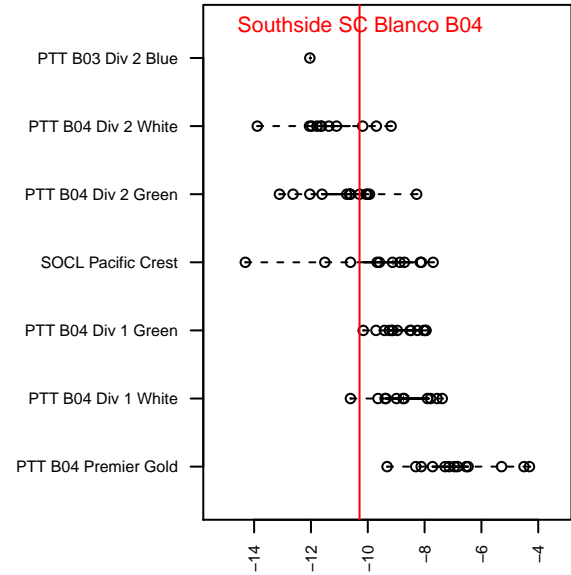

## Southside SC Blanco B04

Southside SC  
 Tigard, OR  
 B04 total strength=221  
 attack=0.24 defense=0.07  
 fall league = PTT B04 Div 2 Green  
 spr league = Spr OYS B04 Div 2 Green

alt names used:  
 Southside Soccer Club B04 Blanco  
 SOUTHSIDE SOCCER CLUB B04 BLANCO (C  
 SSC 04 Blanco- BU11  
 SOUTHSIDESOUTHSIDE SOCCER CLUB B0  
 SSC 04 Blanco- BU11  
 SSC 04 Blanco- BU11

**attack and defense variance (black dot)  
relative to other teams  
and top 10 in region**

**attack and defense rating  
relative to others at age  
and all opponents in last 13 months**

**Performance relative to 13 month average**